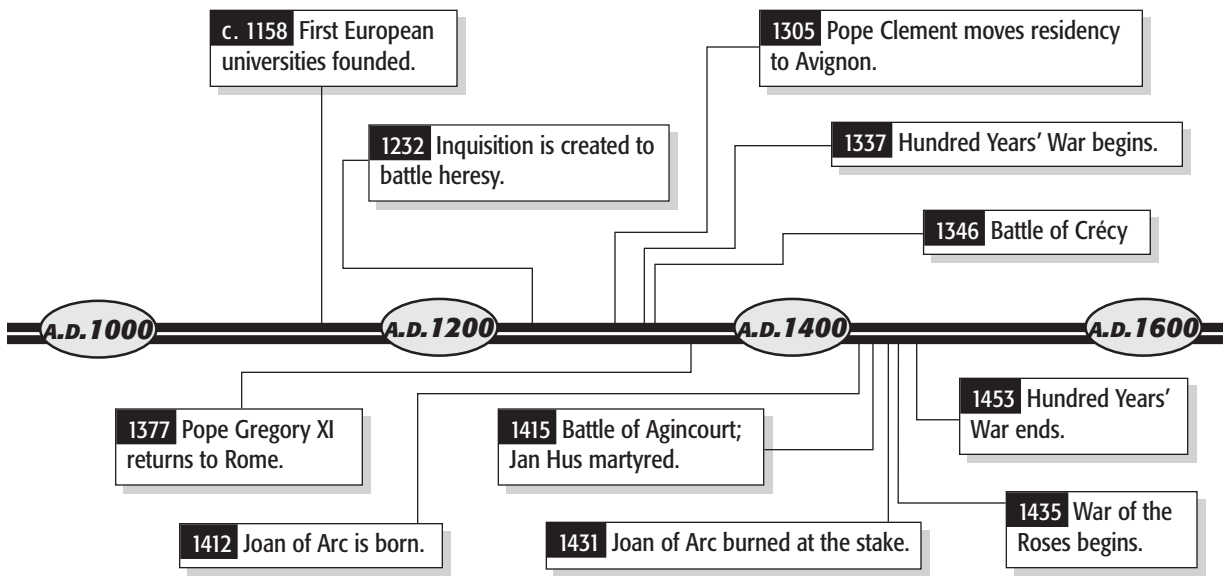

Time Line Activity 10

Europe in the Middle Ages

DIRECTIONS: Medieval Europe in the years A.D. 1000–1500 underwent dramatic conflicts, innovation, and cultural diffusions. Some events of that time are shown on the time line below. Read the time line. Then answer the questions that follow.

1. What important institutions began in the mid-twelfth century?

2. For how many years was the papal court out of Rome?

3. During which war was Joan of Arc alive?

4. How old was Joan of Arc when she died?

5. What were two important battles of the Hundred Years' War?

6. During which century did the Church first seek to increase its control over heretics?

7. What war between the English nobility began in the 1400s?
